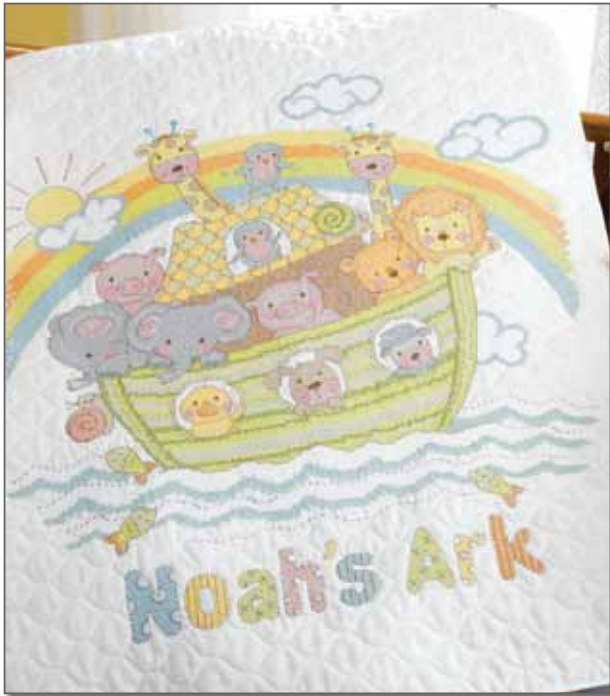

## Twinkle Twinkle Little Star

Inspired by a favorite nursery rhyme, this design features playful ducks in soft pastel shades.

**45584 Twinkle Twinkle Little Star Crib Cover**

34" X 43" (86,4CM X 109,2CM)

**45586 Twinkle Twinkle Little Star Bib Pair**

9" X 14" (22,9CM X 35,6CM)

**45585 Twinkle Twinkle Little Star Birth Record**

10" X 13" (25,4CM X 33CM)

## Noah's Ark

Be charmed by adorable animal pairs from this ever-popular decorating theme. This sweetly designed ensemble will enhance any nursery.

**45392 Noah's Ark Crib Cover**  
34" X 43" (86,4CM X 109,2CM)