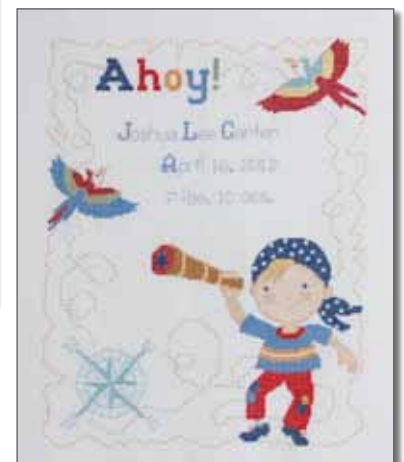

**45593 Our Little Blessing**  
34" X 43" (86,4CM X 109,2CM)

## Ships Ahoy

All hands on deck! Bright colors and friendly seagoing "pirates" add fresh appeal to baby's room.

**45596 Ships Ahoy Crib Cover**  
34" X 43" (86,4CM X 109,2CM)

**45598 Ships Ahoy Bib Pair**  
9" X 14" (22,9CM X 35,6CM)

**45597 Ships Ahoy Birth Record**  
9.75" X 12.75" (24,8CM X 32,4CM)