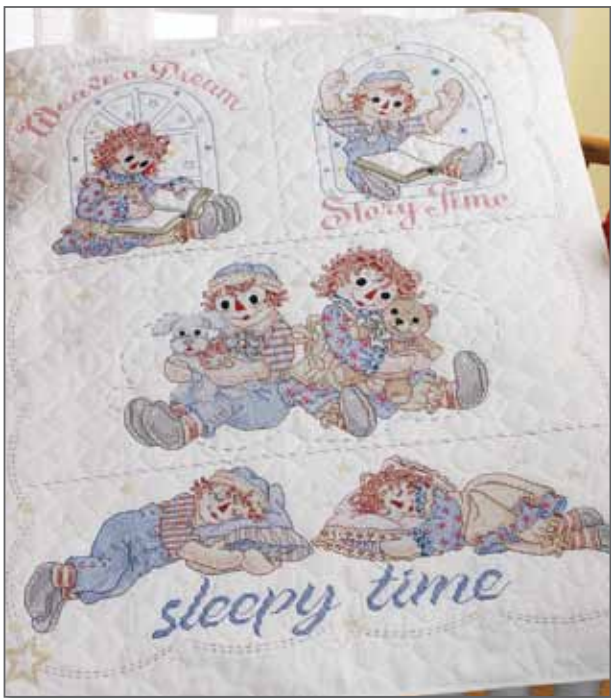

# baby ensemble

The world's best-loved dolls are featured in two baby ensembles. Since Raggedy Ann first appeared in print in 1918, she has charmed millions with her warm smile and optimistic outlook. Lovingly adapted in cross-stitch, she and her brother Andy will delight a new generation.

## Heart to Heart

**45664 Heart to Heart Birth Record**  
11.5" X 10" (29,2CM X 25,4CM)

**45665 Heart to Heart Bib Pair**  
9" X 14" (22,9CM X 35,6CM)

**45663 Heart to Heart Crib Cover**  
34" X 43" (86,4CM X 109,2CM)

## Sleepy Time

**45587 Sleepy Time Crib Cover**  
34" X 43" (86,4CM X 109,2CM)

**45589 Sleepy Time Bib Pair**  
9" X 14" (22,9CM X 35,6CM)

**45588 Sleepy Time Birth Record**  
10" X 10" (25,4CM X 25,4CM)