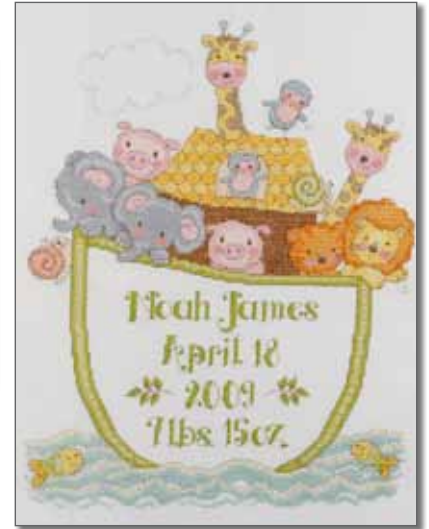

45393 Noah's Ark Birth Record
11" X 14" (27,9CM X 35,6CM)

Mother Goose

From Jack and Jill to Humpty Dumpty, this beautifully detailed design depicts baby's favorite nursery rhymes.